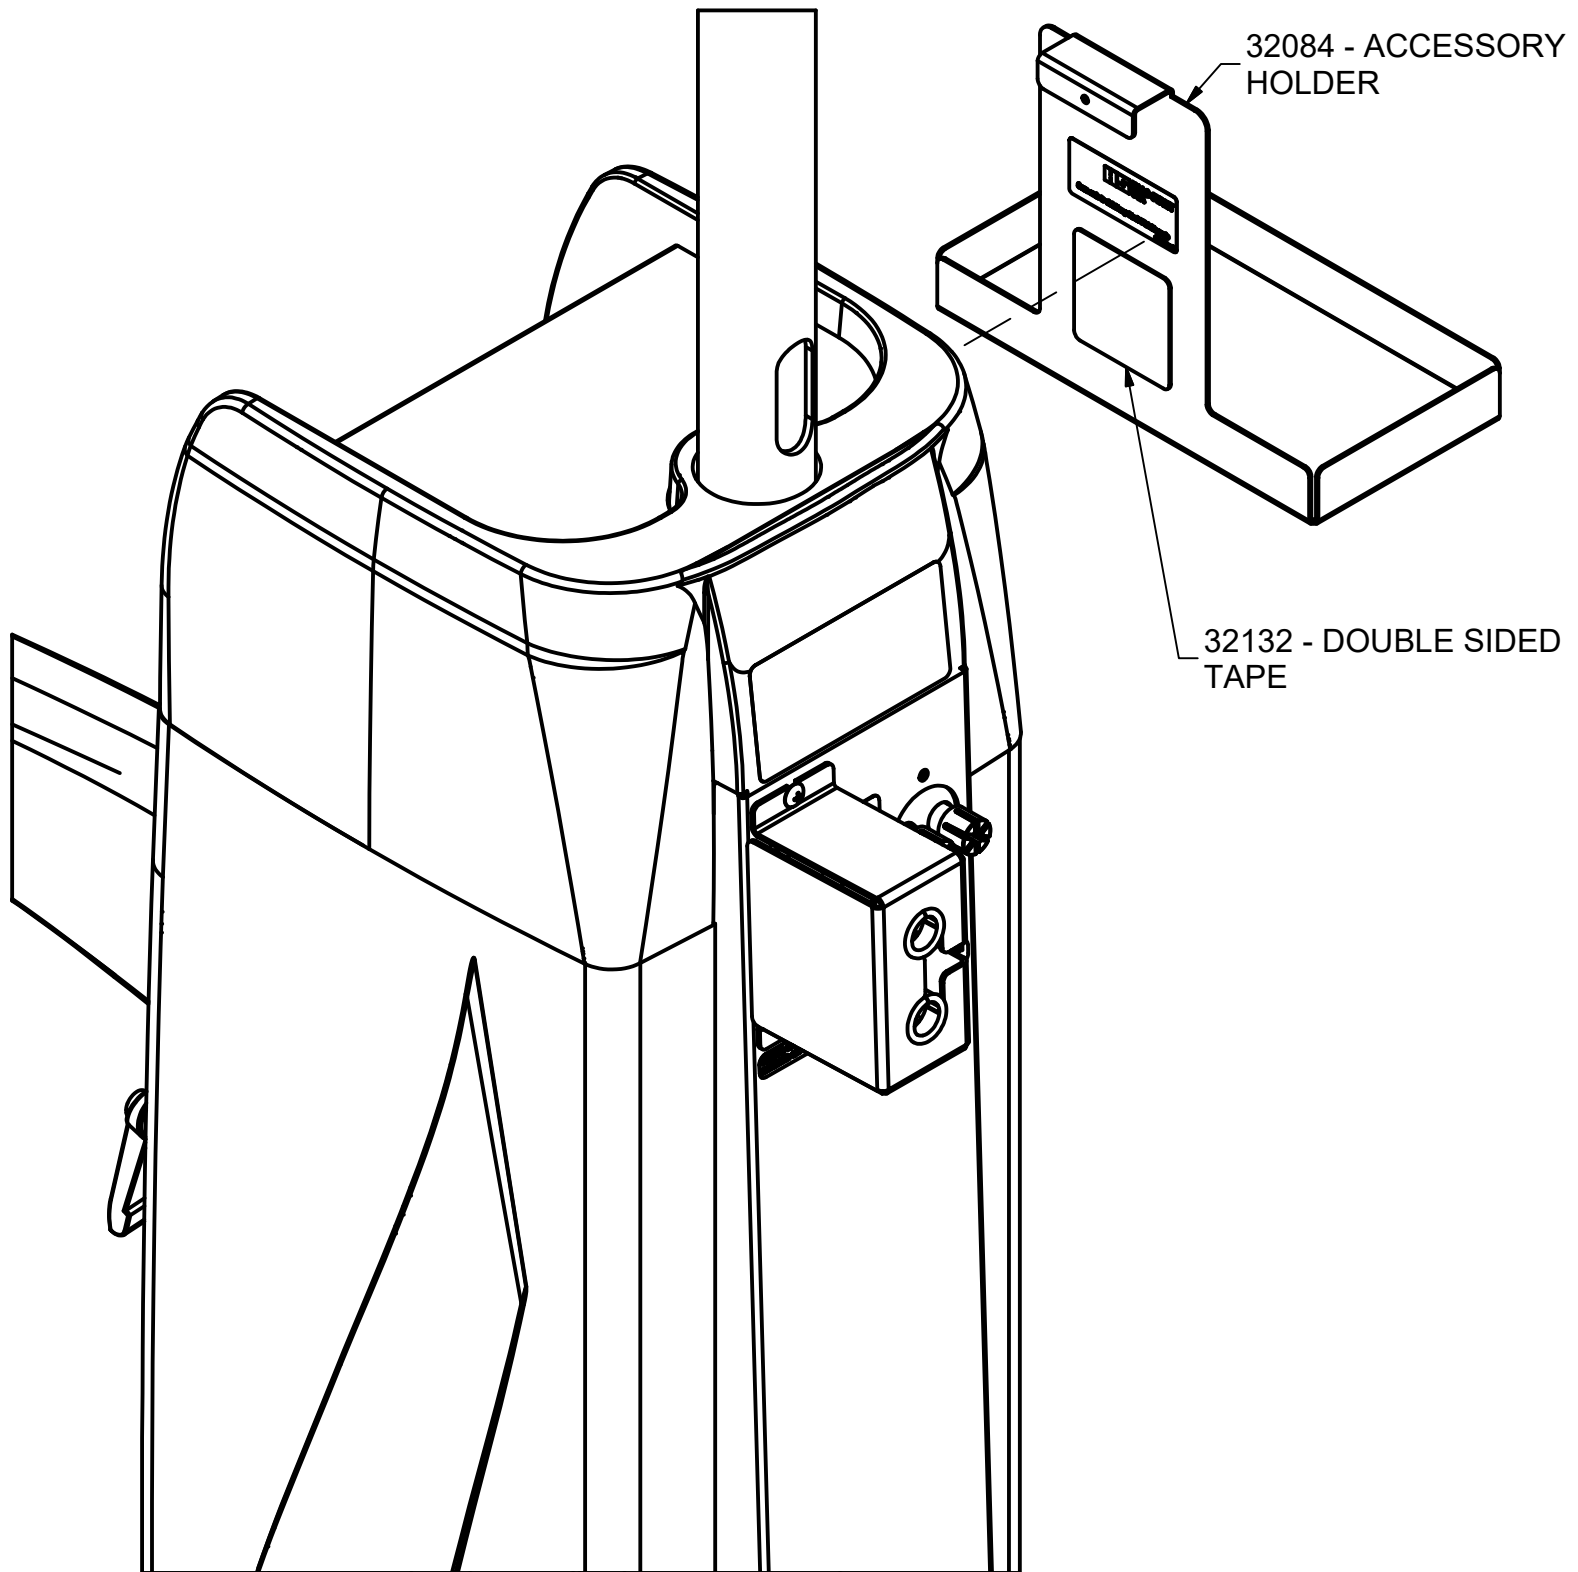

# ATTACHING ACCESSORY HOLDER

- 1) Peel the backing from 32132 - Double Sided Tape.
- 2) Hook the top of 32084 - Accessory Holder over the top edge of the Console.
- 3) Swing the Accessory Holder around so that the Tape sticks to the 7900 Cover.
- 4) Press to secure.